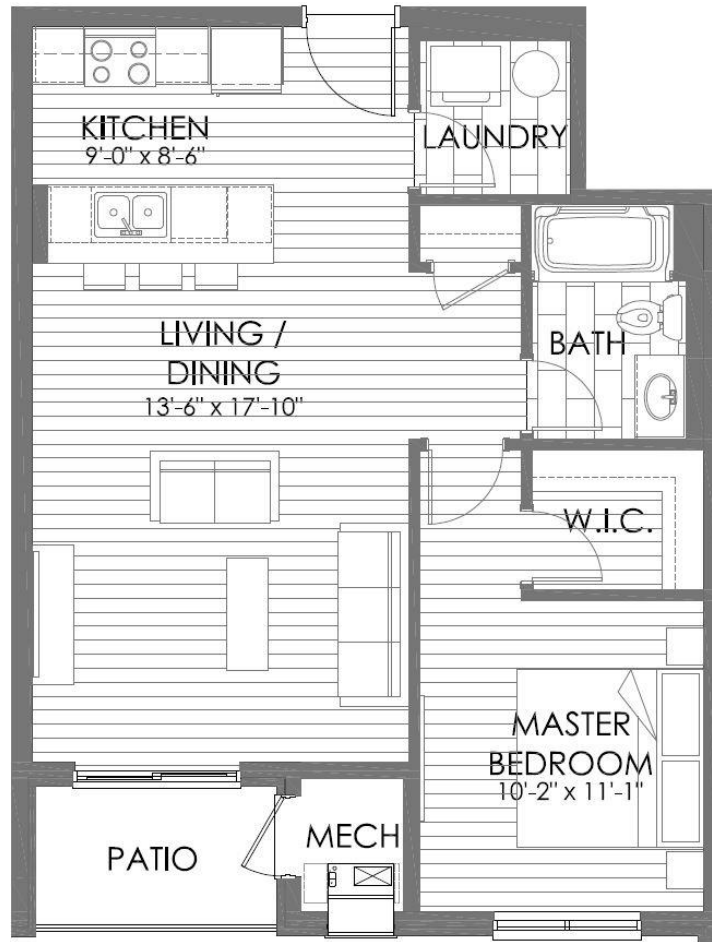

UERANDA II

ONE BEDROOM – 1 BATHS – 782 SQUARE FEET

INCLUDES 45 SQUARE FEET OF PATIO

Suite 501 & 601