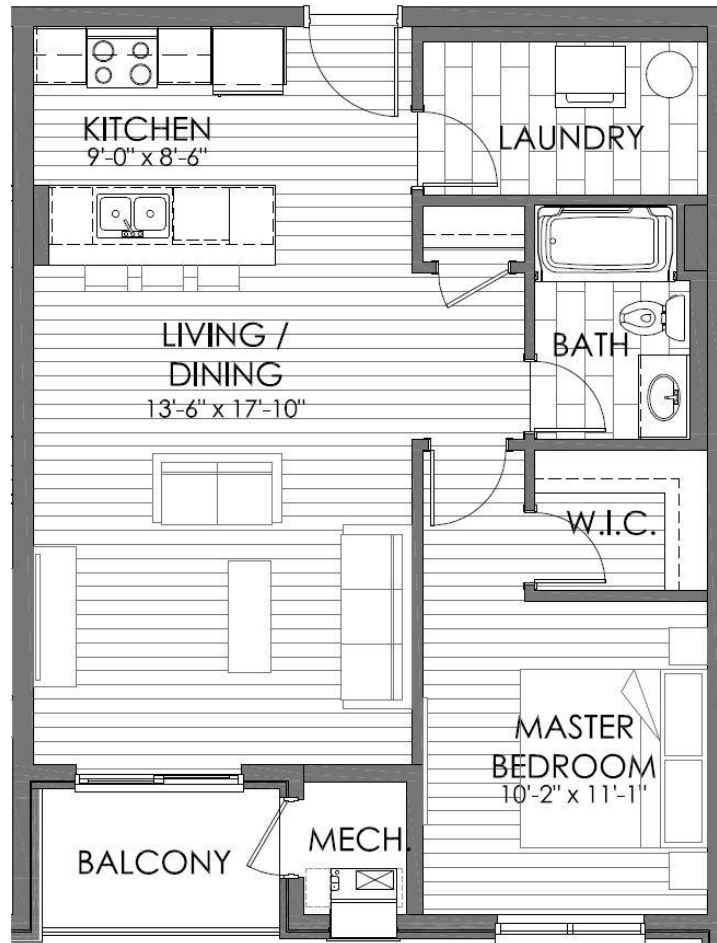

# UERANDA I

ONE BEDROOM – 1 BATHS – 818 SQUARE FEET

INCLUDES 45 SQUARE FEET OF PATIO

Suite 301 & 401