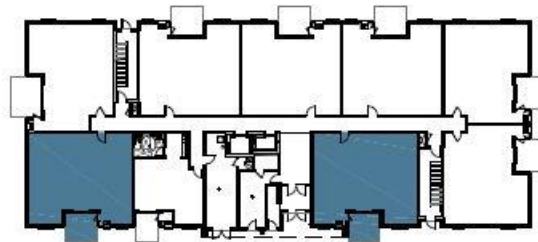

ROSA

TWO BEDROOM – 2 BATHS – 1,307 SQUARE FEET

INCLUDES 114 SQUARE FEET OF PATIO

Suite 101 & 108