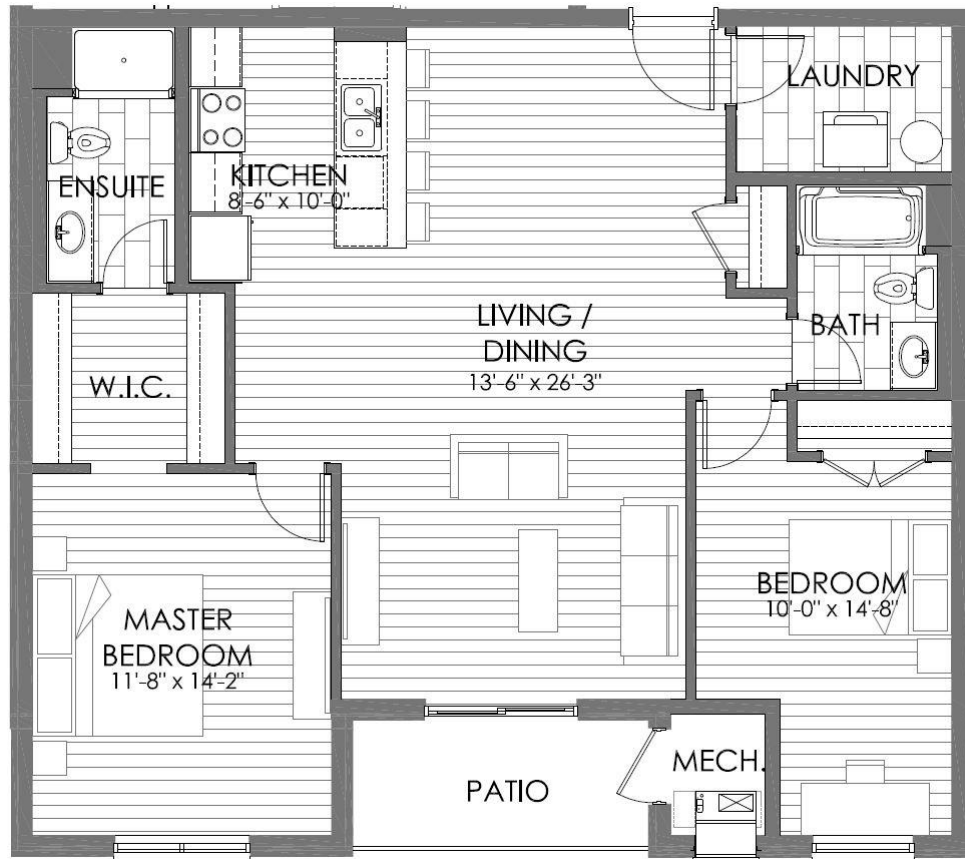

ROSA I

TWO BEDROOM – 2 BATHS – 1,229 SQUARE FEET

INCLUDES 60 SQUARE FEET OF PATIO

Suite 202, 209, 302, 309, 402, 409, 502, 509, 602 & 609