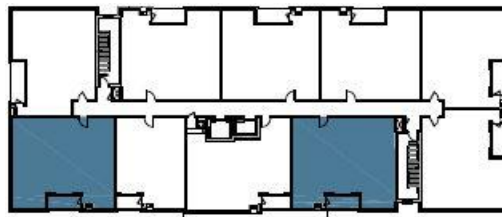

ROSA I

TWO BEDROOM – 2 BATHS – 1,229 SQUARE FEET

INCLUDES 60 SQUARE FEET OF PATIO

Suite 202, 209, 302, 309, 402, 409, 502, 509, 602 & 609