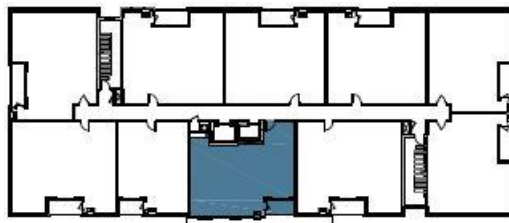

RIVERSTONE

TWO BEDROOM – 2 BATHS – 1,061 SQUARE FEET

INCLUDES 52 SQUARE FEET OF PATIO

Suite 210, 310, 410, 510 & 610