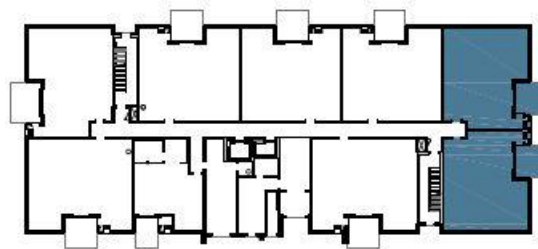

MORANO

TWO BEDROOM – 2 BATHS – 1,140 SQUARE FEET

INCLUDES 114 SQUARE FEET OF PATIO

Suite 106 & 107