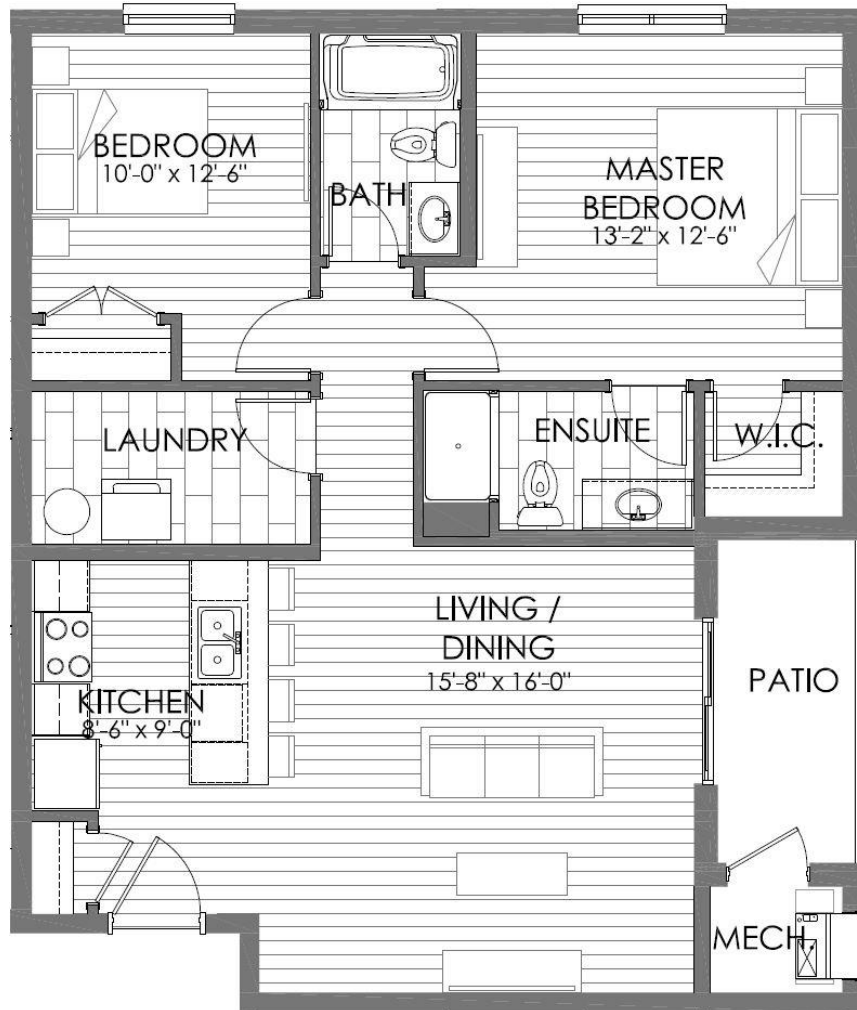

# MORANO I

TWO BEDROOM – 2 BATHS – 1,064 SQUARE FEET

INCLUDES 60 SQUARE FEET OF PATIO

Suite 207, 208, 307, 308, 407, 408, 507, 508, 607 & 608