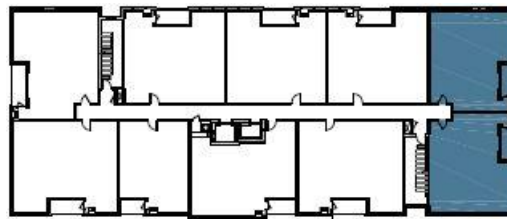

# MORANO I

TWO BEDROOM – 2 BATHS – 1,064 SQUARE FEET

INCLUDES 60 SQUARE FEET OF PATIO

Suite 207, 208, 307, 308, 407, 408, 507, 508, 607 & 608