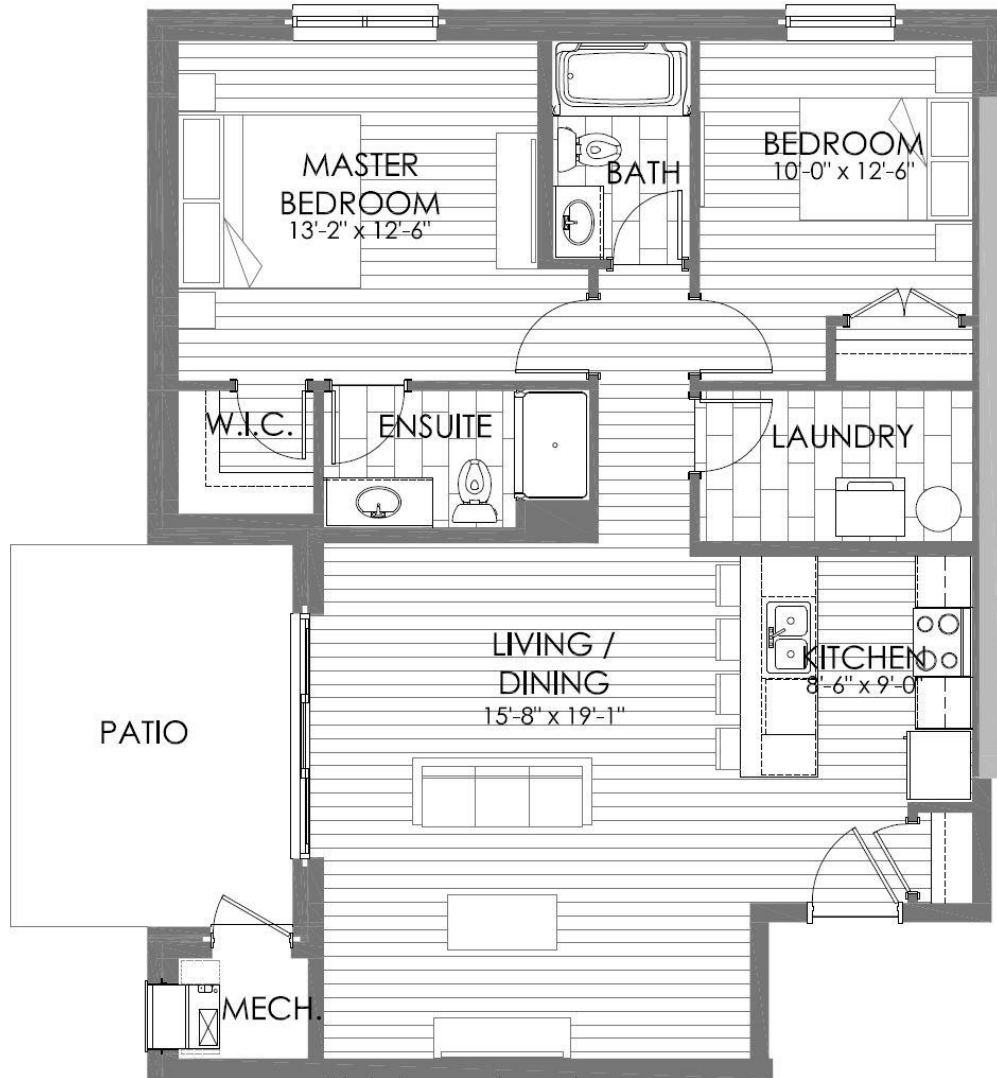

# BIANCO

TWO BEDROOM – 2 BATHS – 1,221 SQUARE FEET

INCLUDES 145 SQUARE FEET OF PATIO

Suite 102