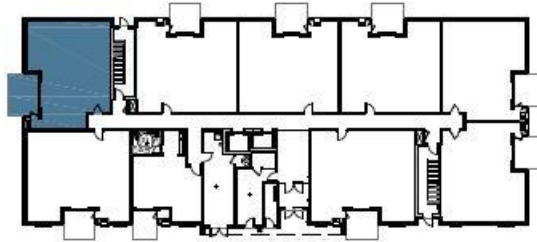

# BIANCO

TWO BEDROOM – 2 BATHS – 1,221 SQUARE FEET

INCLUDES 145 SQUARE FEET OF PATIO

Suite 102