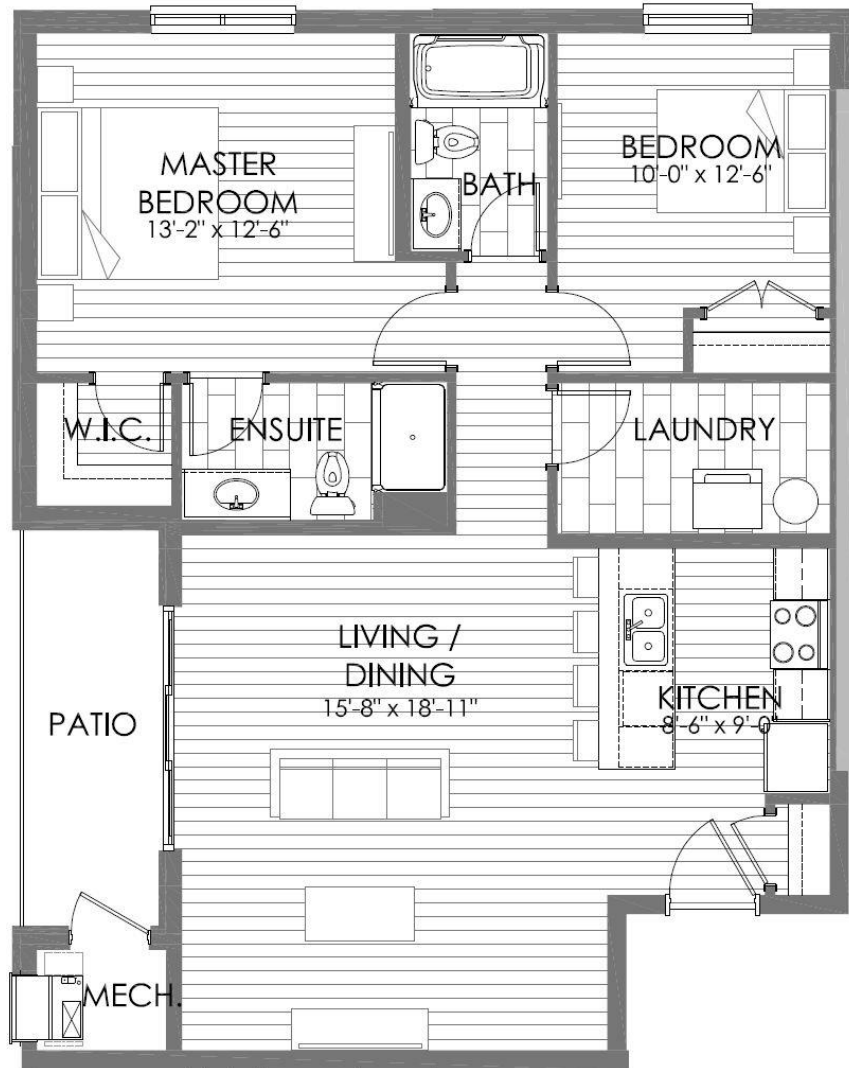

BIANCO I

TWO BEDROOM – 2 BATHS – 1,129 SQUARE FEET

INCLUDES 76 SQUARE FEET OF PATIO

Suite 203, 303, 403, 503 & 603