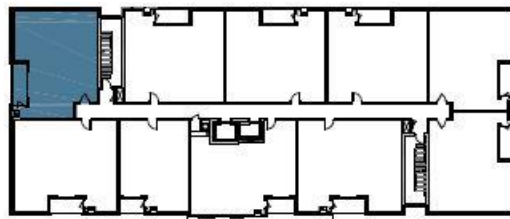

BIANCO I

TWO BEDROOM – 2 BATHS – 1,129 SQUARE FEET

INCLUDES 76 SQUARE FEET OF PATIO

Suite 203, 303, 403, 503 & 603