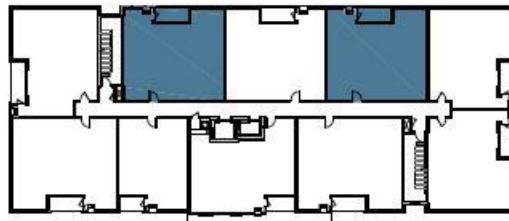

AVENA II

TWO BEDROOM – 2 BATHS – 1,165 SQUARE FEET

INCLUDES 60 SQUARE FEET OF PATIO

Suite 204, 206, 304, 306, 404, 406, 504, 506, 604 & 606