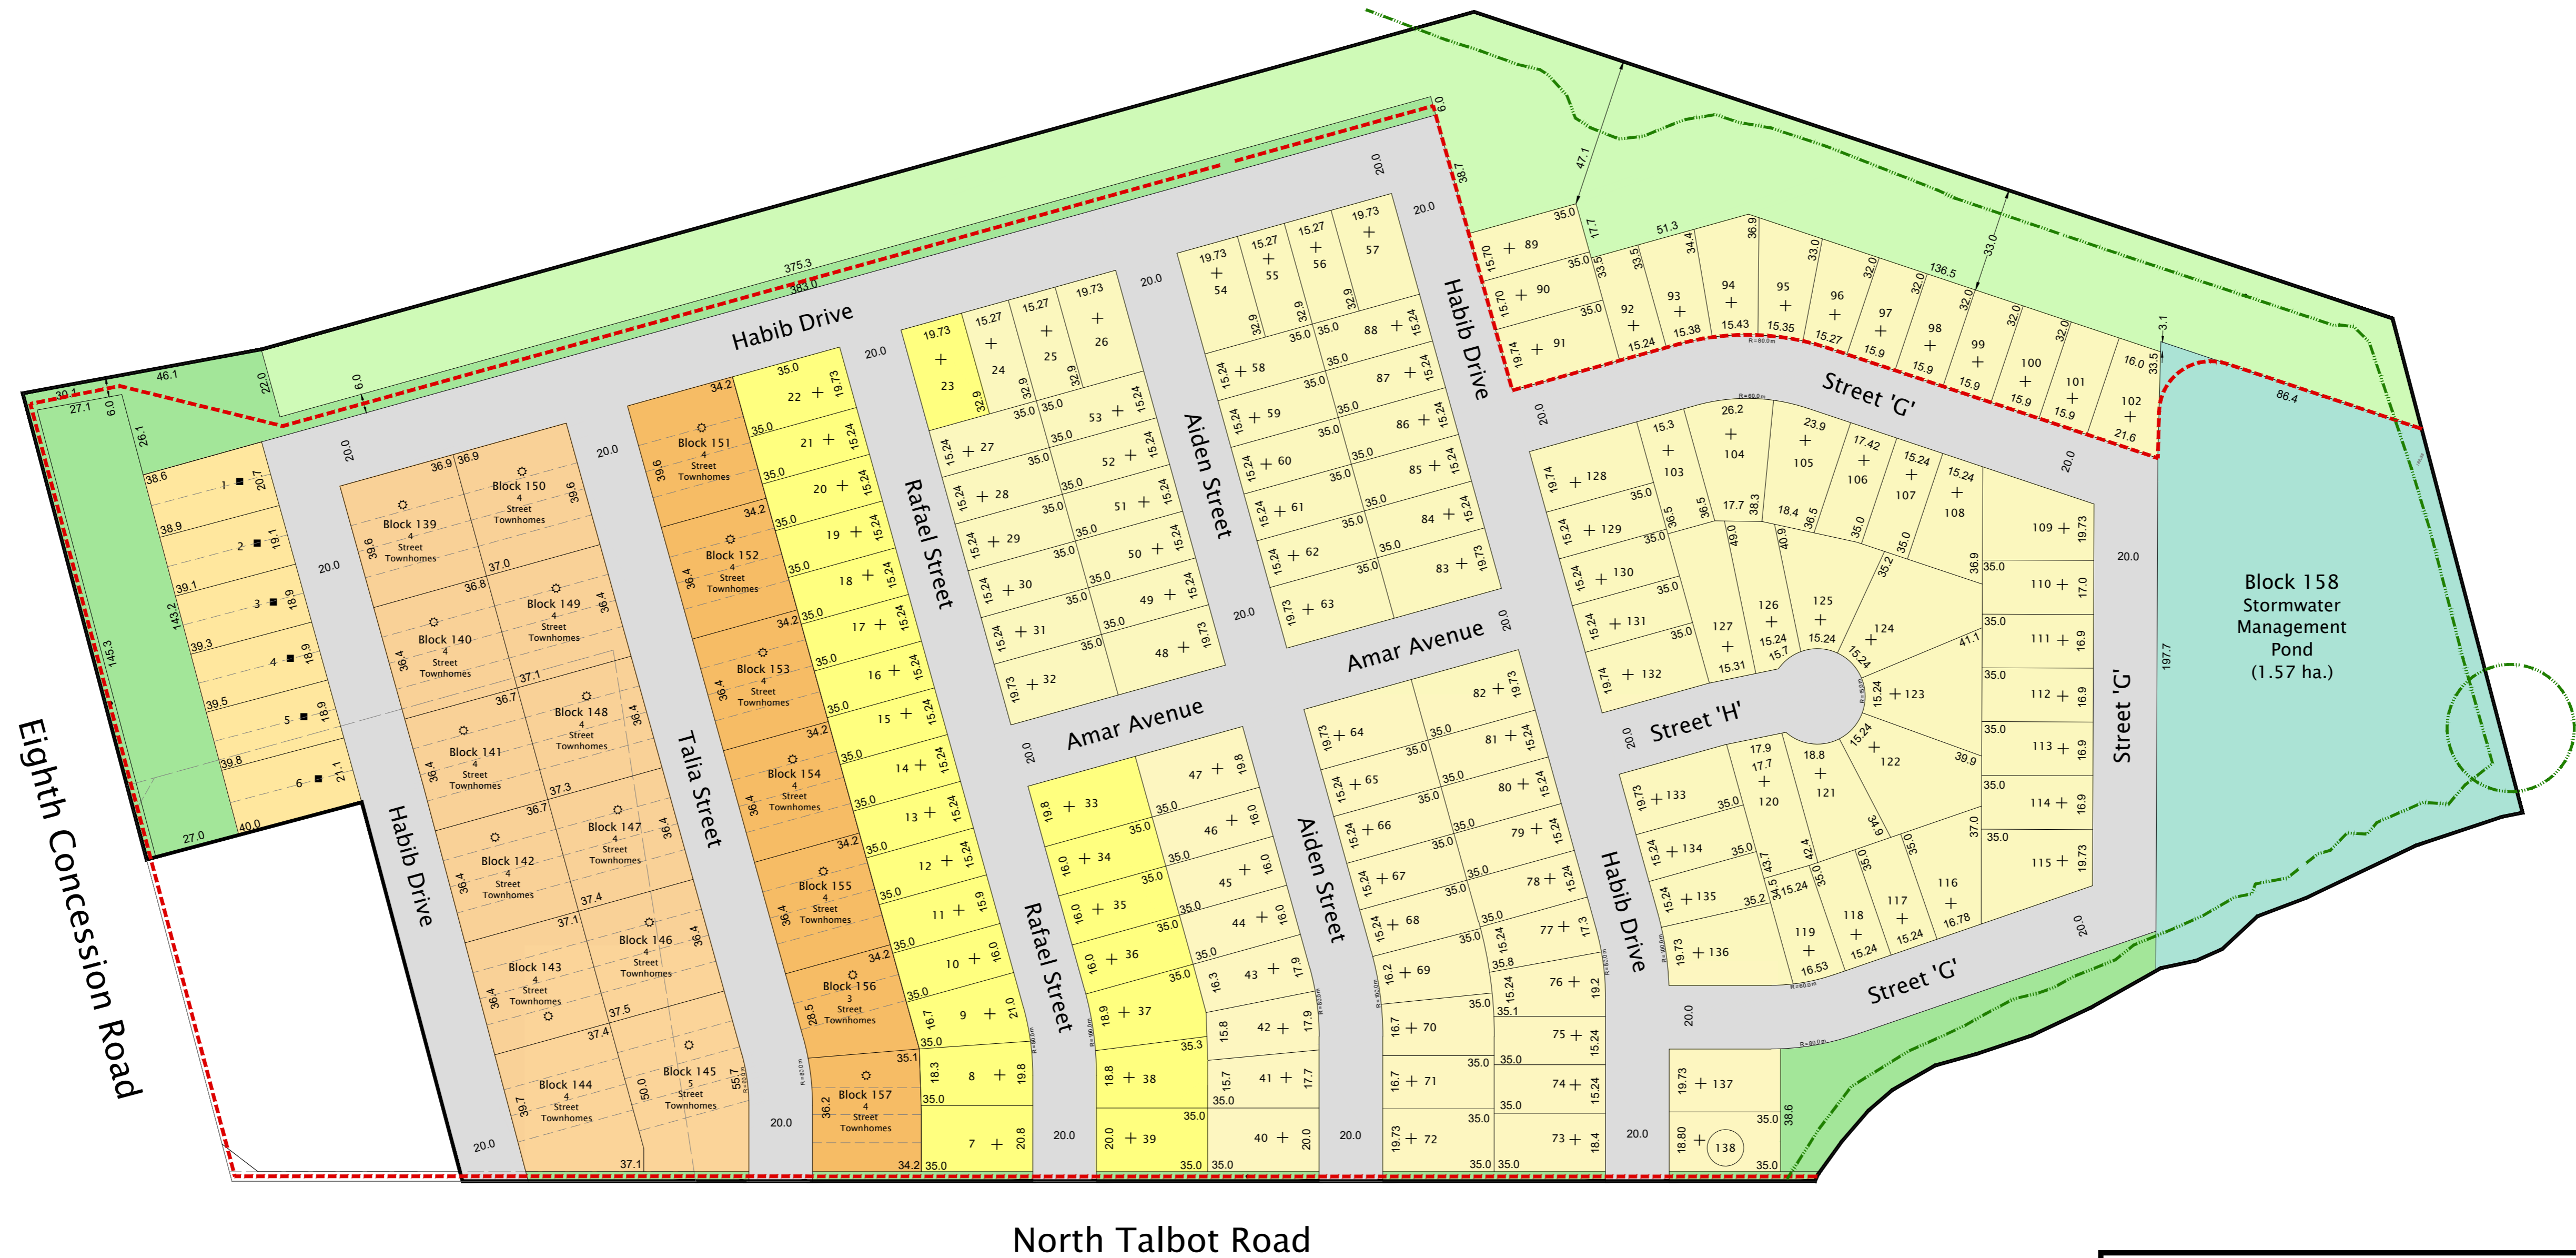

OLD CASTLE HEIGHTS

HD development group
DESIGN | BUILD

LEGEND

- Townhomes
- Detached Homes